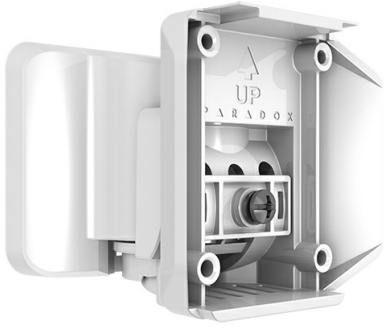

PAR-163 HD77B

BALL JOINT FOR WALL MOUNT FOR PAR-151 AND PAR-183 DETECTORS

- Ball joint for wall mount for PAR151 and PAR-183 detectors

KEY FEATURES

- Ball joint for wall mount for PAR-151 and PAR-183 detectors